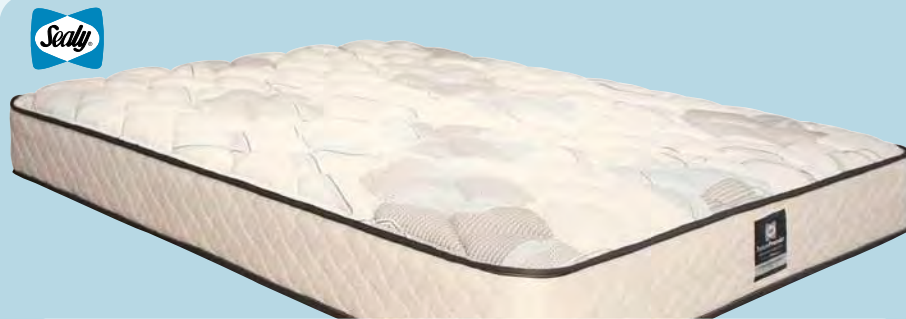

What's Your Colour?

SLEEP LAB

Find out at the all new Sleeplab. The colour comfort system takes the guesswork out of choosing the right bed.

Our fully trained colour comfort specialists will make choosing the perfect bed easy by simply matching you up with the right colour for your comfort level. They say every cloud has a silver lining now every bed has your ideal colour. Visit the all new Sleeplab at Furniture One to get matched up with your perfect colour.

SEALY PERFECT POSTURE SERIES 2 QUEEN MATTRESS SALE

Firm was ~~$799~~ **NOW $599**
Medium was ~~$999~~ **NOW $799**
Plush was ~~$1399~~ **NOW $1099**